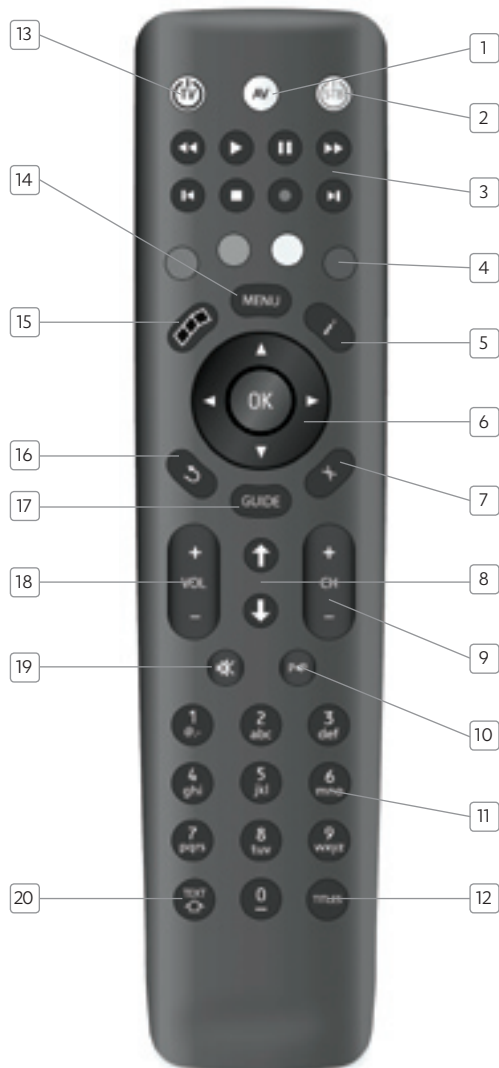

CONTENTS

Remote control layout	4
Inserting batteries	5
Operation and TV control setup (Brand Search)	6
TV control setup (Auto Search)	7
Shift TV functionality, Key fixing, Removing TV functionality	8
Brand code tables	9

REMOTE CONTROL LAYOUT

- 1 TV AV Source Select button
- 2 STB Standby button
- 3 STB PVR Transport buttons
- 4 Colour Navigation buttons
- 5 Information button
- 6 Navigation and OK buttons
- 7 Exit button
- 8 Page Up and Page Down buttons
- 9 Channel Up and Channel Down buttons
- 10 Previous Channel Select button
- 11 Channel Select buttons and text entry
- 12 Subtitles button
- 13 TV Standby button
- 14 STB Menu button
- 15 PVR button
- 16 Back button
- 17 Electronic Program Guide button
- 18 Volume Up and Down buttons
- 19 Mute button
- 20 Teletext button (press and release) and TV SHIFT function (press and hold)